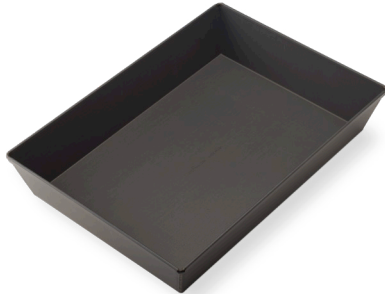

MATCHBOX®
Accessory Catalog
April 2023

DETROIT STYLE PAN | MODEL # DIMENSIONS COMPATIBLE WITH PRICE

OV-DET-8X10	8" x 10"	M1313, M1718	$70 each
OV-DET-10X14	10" x 14"	M1718	$93 each
OV-DETPF-10X14	Perforated, 10" x 14"	M1718	$94 each

GRILL PLATE | MODEL # DIMENSIONS COMPATIBLE WITH PRICE

OV-GRLPLT-12X12	12" square	M1313, M1718	$95 each
OV-GRLPLT-8X11	8" x 11"	M1313, M1718	$78 each
OV-GRLPLT-13X18	13" x 18"	M1718	$132 each

FRY BASKET | MODEL # DIMENSIONS COMPATIBLE WITH PRICE

OV-FRYBSKT-12	Perforated 12" sq.	M1313, M1718	$97 each
OV-FRYBSKT-14	Perforated 14" sq.	M1718	$114 each
OV-FRYBSKT-16	Perforated 16" sq.	M1718	$141 each

PERFORATED SHEET PAN | MODEL # DIMENSIONS COMPATIBLE WITH PRICE

OV-1/2PAN-PERF	13" x 18" x 1"	M1718	$83 each
OV-1/4PAN-PERF	13" x 9" x 1"	M1313, M1718	$55 each

Perforated 1/2 sheet or 1/4 sheet pan