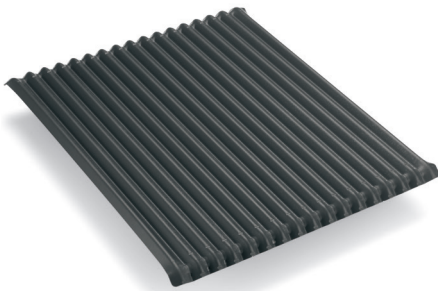

RECTANGULAR GRILL PAN

MODEL #	DIMENSIONS	COMPATIBLE WITH	PRICE
OVNTN-PAN-2	11" x 16"	M1718	$177 each
OVNTN-PAN-3	9.4" x 11.8"	M1313, M1718	$131 each

Create that top-quality "seared" appearance for paninis, chicken, fish, steak and more. Light or dark marking, depending on cook time. **Available in two sizes.**