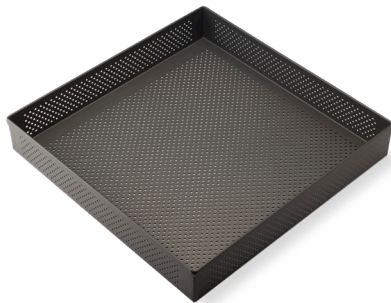

MATCHBOX®
Accessory Catalog
April 2023

DETROIT STYLE PAN | MODEL # DIMENSIONS COMPATIBLE WITH PRICE

OV-DET-8X10	8" x 10"	M1313, M1718	\$70 each
OV-DET-10X14	10" x 14"	M1718	\$93 each
OV-DETPF-10X14	Perforated, 10" x 14"	M1718	\$94 each

GRILL PLATE | MODEL # DIMENSIONS COMPATIBLE WITH PRICE

OV-GRLPLT-12X12	12" square	M1313, M1718	\$95 each
OV-GRLPLT-8X11	8" x 11"	M1313, M1718	\$78 each
OV-GRLPLT-13X18	13" x 18"	M1718	\$132 each

FRY BASKET | MODEL # DIMENSIONS COMPATIBLE WITH PRICE