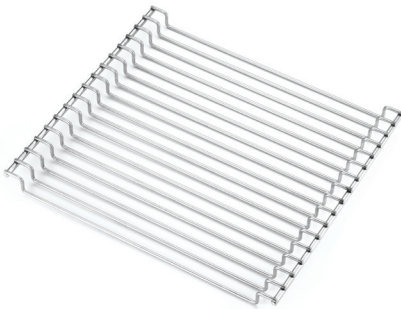

OFFSET RACK