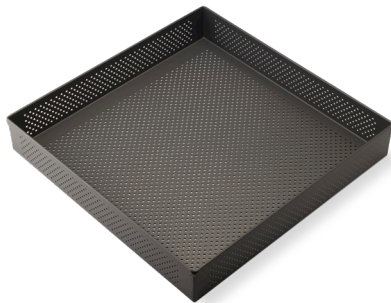

GRANDMA PAN

MODEL #	DIMENSIONS	COMPATIBLE WITH	PRICE
OV-GMAPAN-8	8" square	MiLO-14, MiLO2-16	\$72 each
OV-GMAPAN-10	10" square	MiLO-14, MiLO2-16	\$78 each
OV-GMAPAN-12	12" square	MiLO-14, MiLO2-16	\$86 each
OV-GMAPAN-14	14" square	MiLO-14, MiLO2-16	\$108 each
OV-GMAPAN-16	16" square	MiLO2-16	\$156 each

DETROIT STYLE PAN

MODEL #	DIMENSIONS	COMPATIBLE WITH	PRICE
OV-DET-8X10	8" x 10"	MiLO-14, MiLO2-16	\$70 each
OV-DET-10X14	10" x 14"	MiLO-14, MiLO2-16	\$93 each
OV-DETPF-10X14	Perforated, 10" x 14"	MiLO-14, MiLO2-16	\$94 each

GRILL PLATE

MODEL #	DIMENSIONS	COMPATIBLE WITH	PRICE
OV-GRLPLT-12X12	12" square	MiLO-14, MiLO2-16	\$95 each
OV-GRLPLT-8X11	8" x 11"	MiLO-14, MiLO2-16	\$78 each
OV-GRLPLT-13X18	13" x 18"	MiLO-14, MiLO2-16	\$132 each

FRY BASKET

MODEL #	DIMENSIONS	COMPATIBLE WITH	PRICE
OV-FRYBSKT-12	Perforated 12" sq.	MiLO-14, MiLO2-16	\$97 each
OV-FRYBSKT-14	Perforated 14" sq.	MiLO-14, MiLO2-16	\$114 each
OV-FRYBSKT-16	Perforated 16" sq.	MiLO2-16	\$141 each