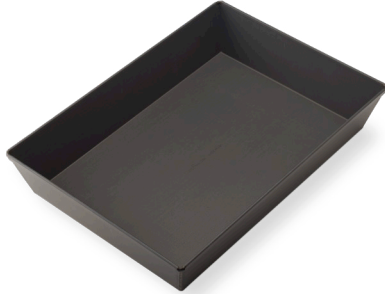

MODEL #	DIMENSIONS	COMPATIBLE WITH	PRICE
OV-DET-8X10	8" x 10"	MiLO-14, MiLO2-16	$70 each
OV-DET-10X14	10" x 14"	MiLO-14, MiLO2-16	$93 each
OV-DETPF-10X14	Perforated, 10" x 14"	MiLO-14, MiLO2-16	$94 each

GRILL PLATE