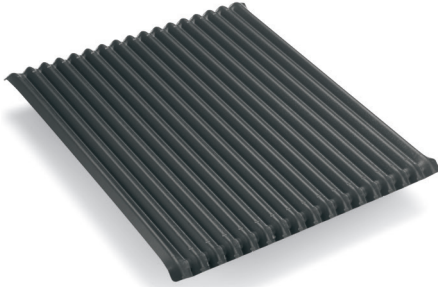

Create that top-quality "seared" appearance for paninis, chicken, fish, steak and more. Light or dark marking, depending on cook time. **Available in two sizes.**

SOLID NON-STICK TRAY

MODEL #	DIMENSIONS	COMPATIBLE WITH	PRICE
---------	------------	-----------------	-------

M1313-STT	12" x 12" Square	MiLO-14, MiLO2-16	\$108 each
------------------	------------------	-------------------	-------------------

Handy, non-stick solid tray for moist & crisp items alike.

RECTANGULAR GRILL PAN