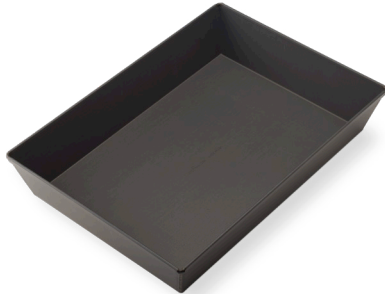

OV-DET-8X10	8" x 10"	S1200, S1600, S2000,	$70 each
OV-DET-10X14	10" x 14"	S1200**, S1600, S2000	$93 each
OV-DETPF-10X14	Perforated, 10" x 14"	S1200**, S1600, S2000	$94 each

GRILL PLATE | MODEL # DIMENSIONS COMPATIBLE WITH PRICE