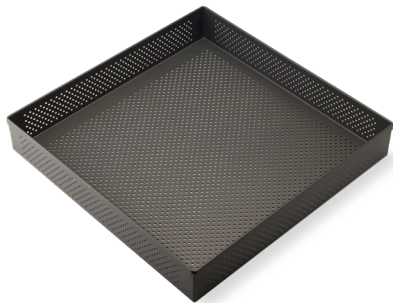

**SHUTTLE®**  
Accessory Catalog  
April 2023

**DETROIT STYLE PAN** | MODEL # DIMENSIONS COMPATIBLE WITH PRICE

<b>OV-DET-8X10</b>	8" x 10"	S1200, S1600, S2000,	<b>\$70</b> each
<b>OV-DET-10X14</b>	10" x 14"	S1200**, S1600, S2000	<b>\$93</b> each
<b>OV-DETPF-10X14</b>	Perforated, 10" x 14"	S1200**, S1600, S2000	<b>\$94</b> each

**GRILL PLATE** | MODEL # DIMENSIONS COMPATIBLE WITH PRICE

<b>OV-GRLPLT-12X12</b>	12" square	S1200, S1600, S2000	<b>\$95</b> each
<b>OV-GRLPLT-8X11</b>	8" x 11"	S1200, S1600, S2000	<b>\$78</b> each
<b>OV-GRLPLT-13X18</b>	13" x 18"	S1200**, S1600, S2000	<b>\$132</b> each

**FRY BASKET** | MODEL # DIMENSIONS COMPATIBLE WITH PRICE

<b>OV-FRYBSKT-12</b>	Perforated 12" sq.	S1200, S1600, S2000	<b>\$97</b> each
<b>OV-FRYBSKT-14</b>	Perforated 14" sq.	S1200**, S1600, S2000	<b>\$114</b> each
<b>OV-FRYBSKT-16</b>	Perforated 16" sq.	S1600, S2000	<b>\$141</b> each
<b>OV-FRYBSKT-18</b>	Perforated 18" sq.	S2000	<b>\$175</b> each